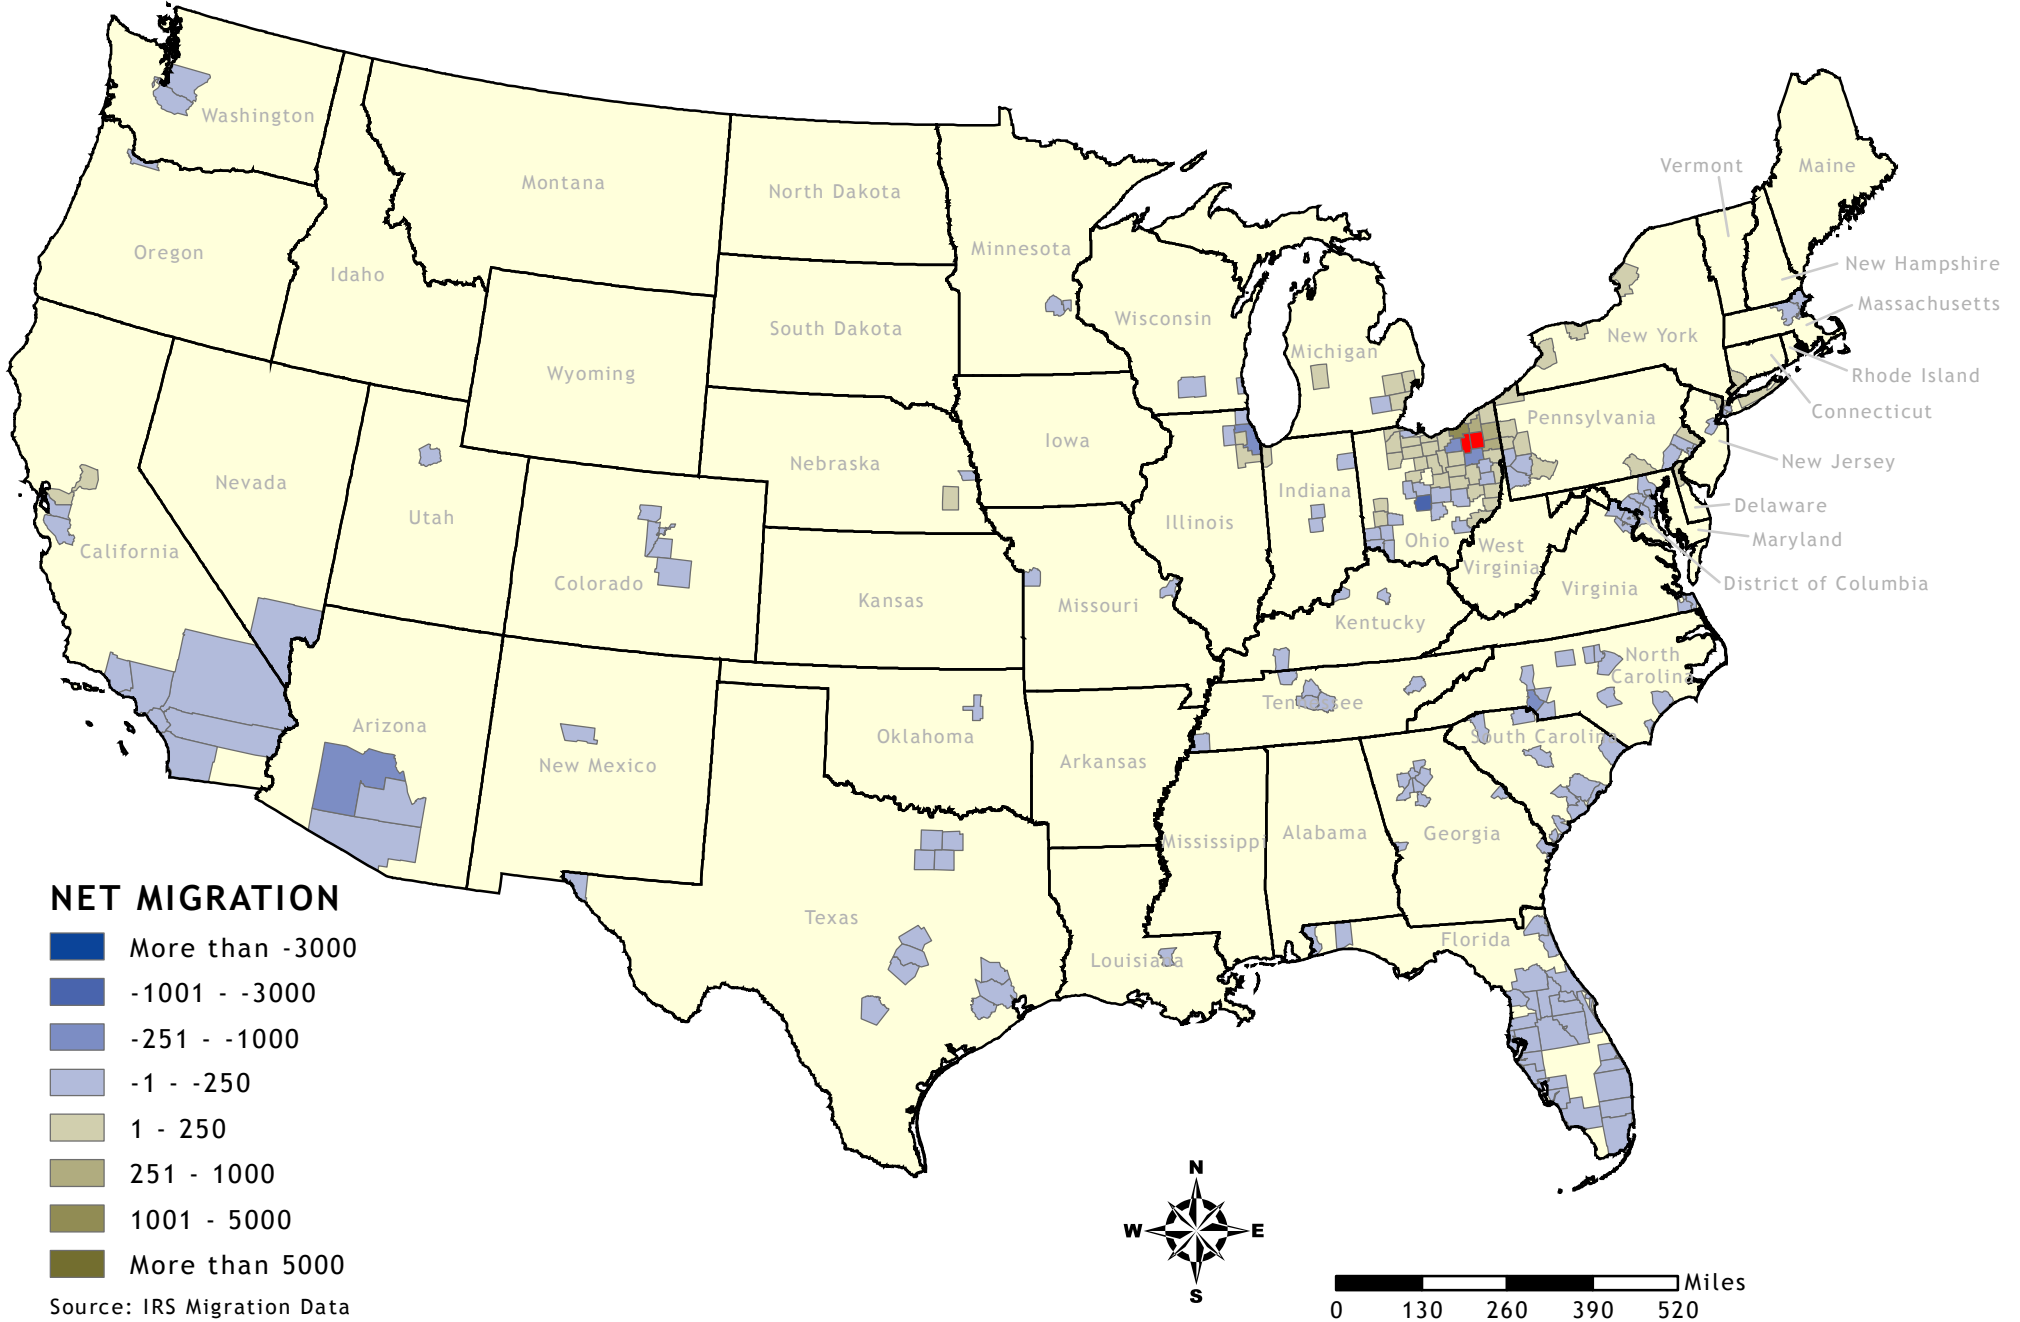

NET DOMESTIC MIGRATION TO THE AMATS AREA 2005-2010

0 130 260 390 520 Miles