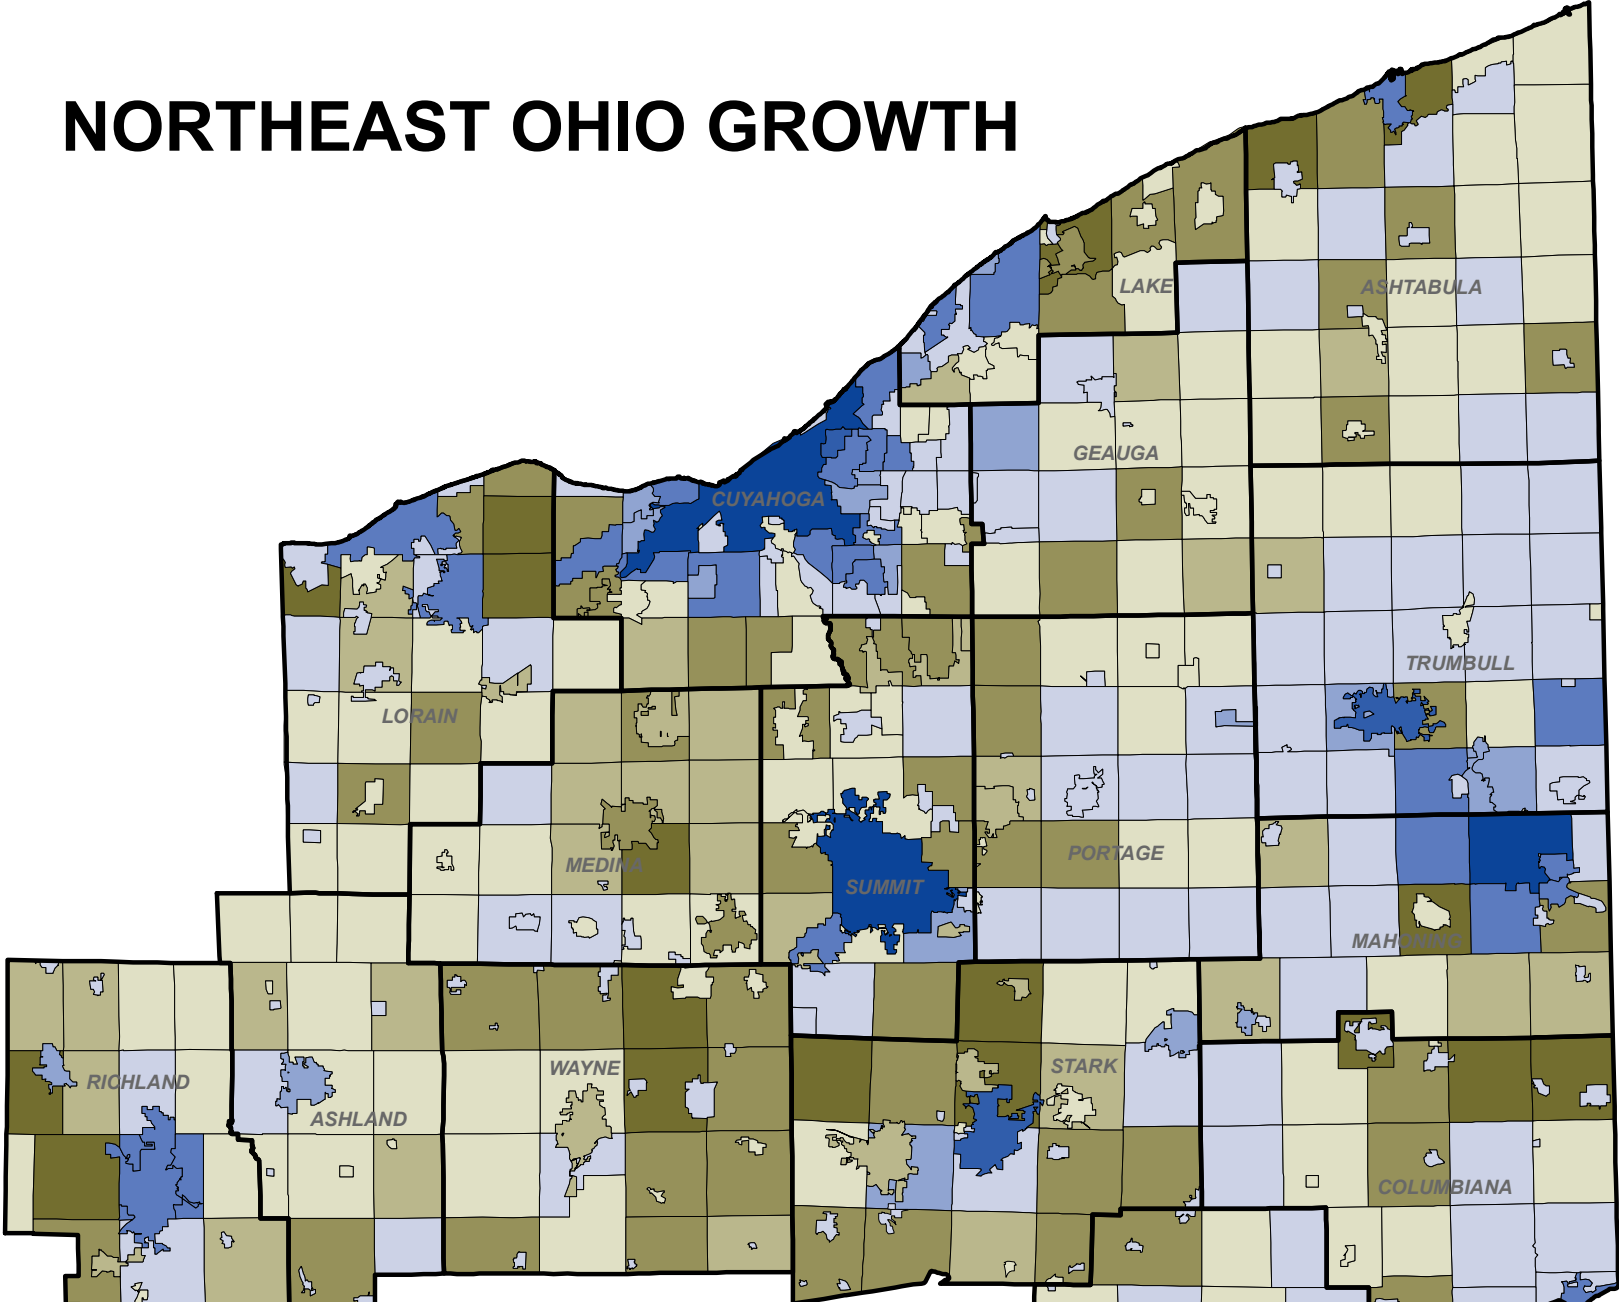

NORTHEAST OHIO GROWTH

Estimated Population Change from 2000 to 2010