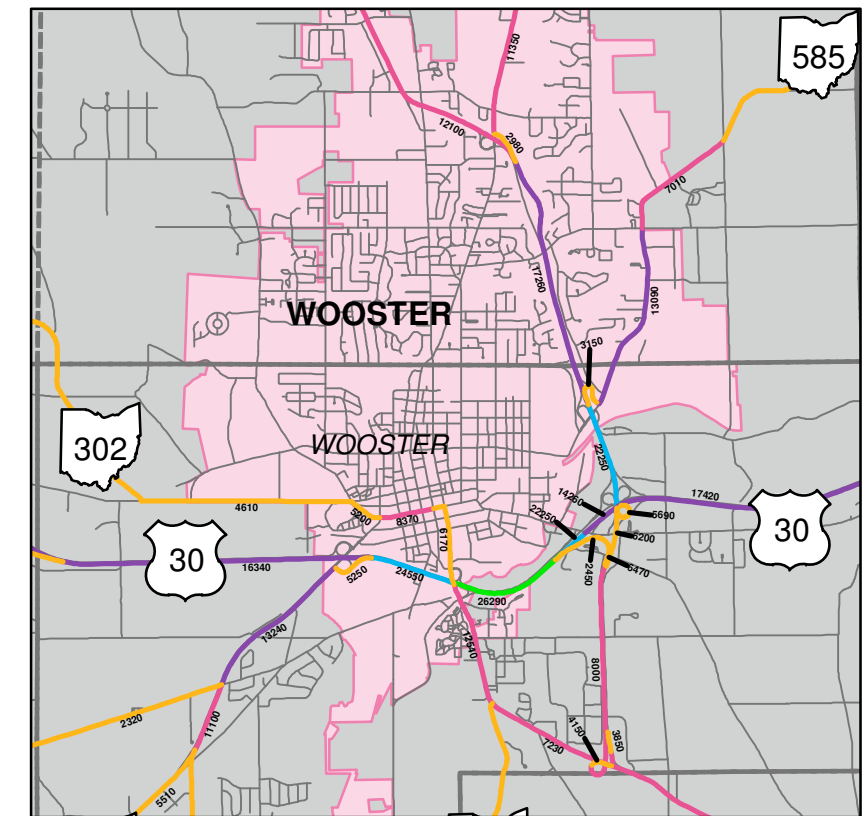

Wayne County Annual Average Daily Traffic 2012

Wooster

Ohio Department of Transportation
Office of Technical Services
Traffic Monitoring Section

ODOT.Traffic.Counts@dot.state.oh.us
614-466-3728