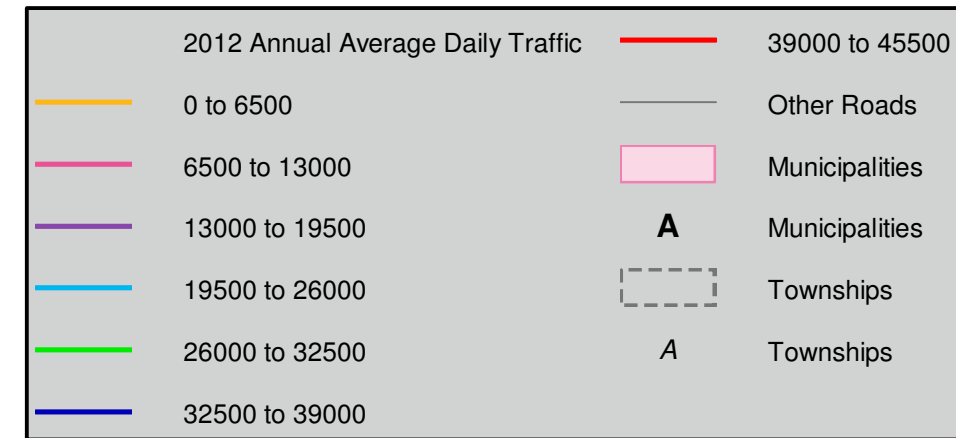

Wayne County Annual Average Daily Traffic 2012

Wooster

Ohio Department of Transportation
Office of Technical Services
Traffic Monitoring Section

ODOT.Traffic.Counts@dot.state.oh.us
614-466-3728