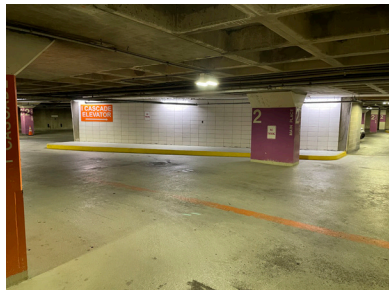

AKRON METROPOLITAN AREA TRANSPORTATION STUDY

1 Cascade Plaza | Suite 1300
Akron, OH 44308

Visitor's Guide to Cascade Parking

AMATS recommends visitors enter the Cascade Parking Garage from Quaker St.

The Quaker St entrance leads to Level 1 (uppermost) of the garage. There are a limited number of non-reserved parking spaces on this level. Should you be able to find a space to park on this level, proceed to the orange 1 Cascade entrance as shown in the images to the right.

If no available spaces can be found on Level 1, there is an ample amount of Visitor parking on Level 2 (proceed down ramps). From the Visitor parking spaces, locate the Orange Elevators using the images to the left. Take the Orange Elevators to Level 1.

After exiting the elevators at Level 1, turn left and go through the glass double doors. Follow signage to the orange 1 Cascade entrance as shown in the images to the right.