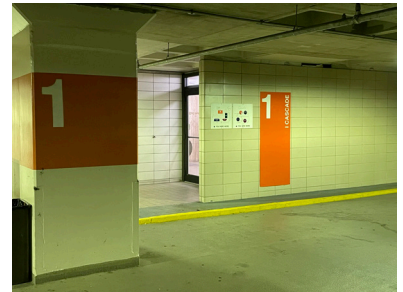

AKRON METROPOLITAN AREA TRANSPORTATION STUDY

1 Cascade Plaza | Suite 1300
Akron, OH 44308

Visitor's Guide to Cascade Parking

AMATS recommends visitors enter the Cascade Parking Garage from Quaker St.

The Quaker St entrance leads to Level 1 (uppermost) of the garage. There are a limited number of non-reserved parking spaces on this level. Should you be able to find a space to park on this level, proceed to the orange 1 Cascade entrance as shown in the images to the right.

If no available spaces can be found on Level 1, there is an ample amount of Visitor parking on Level 2 (proceed down ramps). From the Visitor parking spaces, locate the Orange Elevators using the images to the left. Take the Orange Elevators to Level 1.

After exiting the elevators at Level 1, turn left and go through the glass double doors. Follow signage to the orange 1 Cascade entrance as shown in the images to the right.