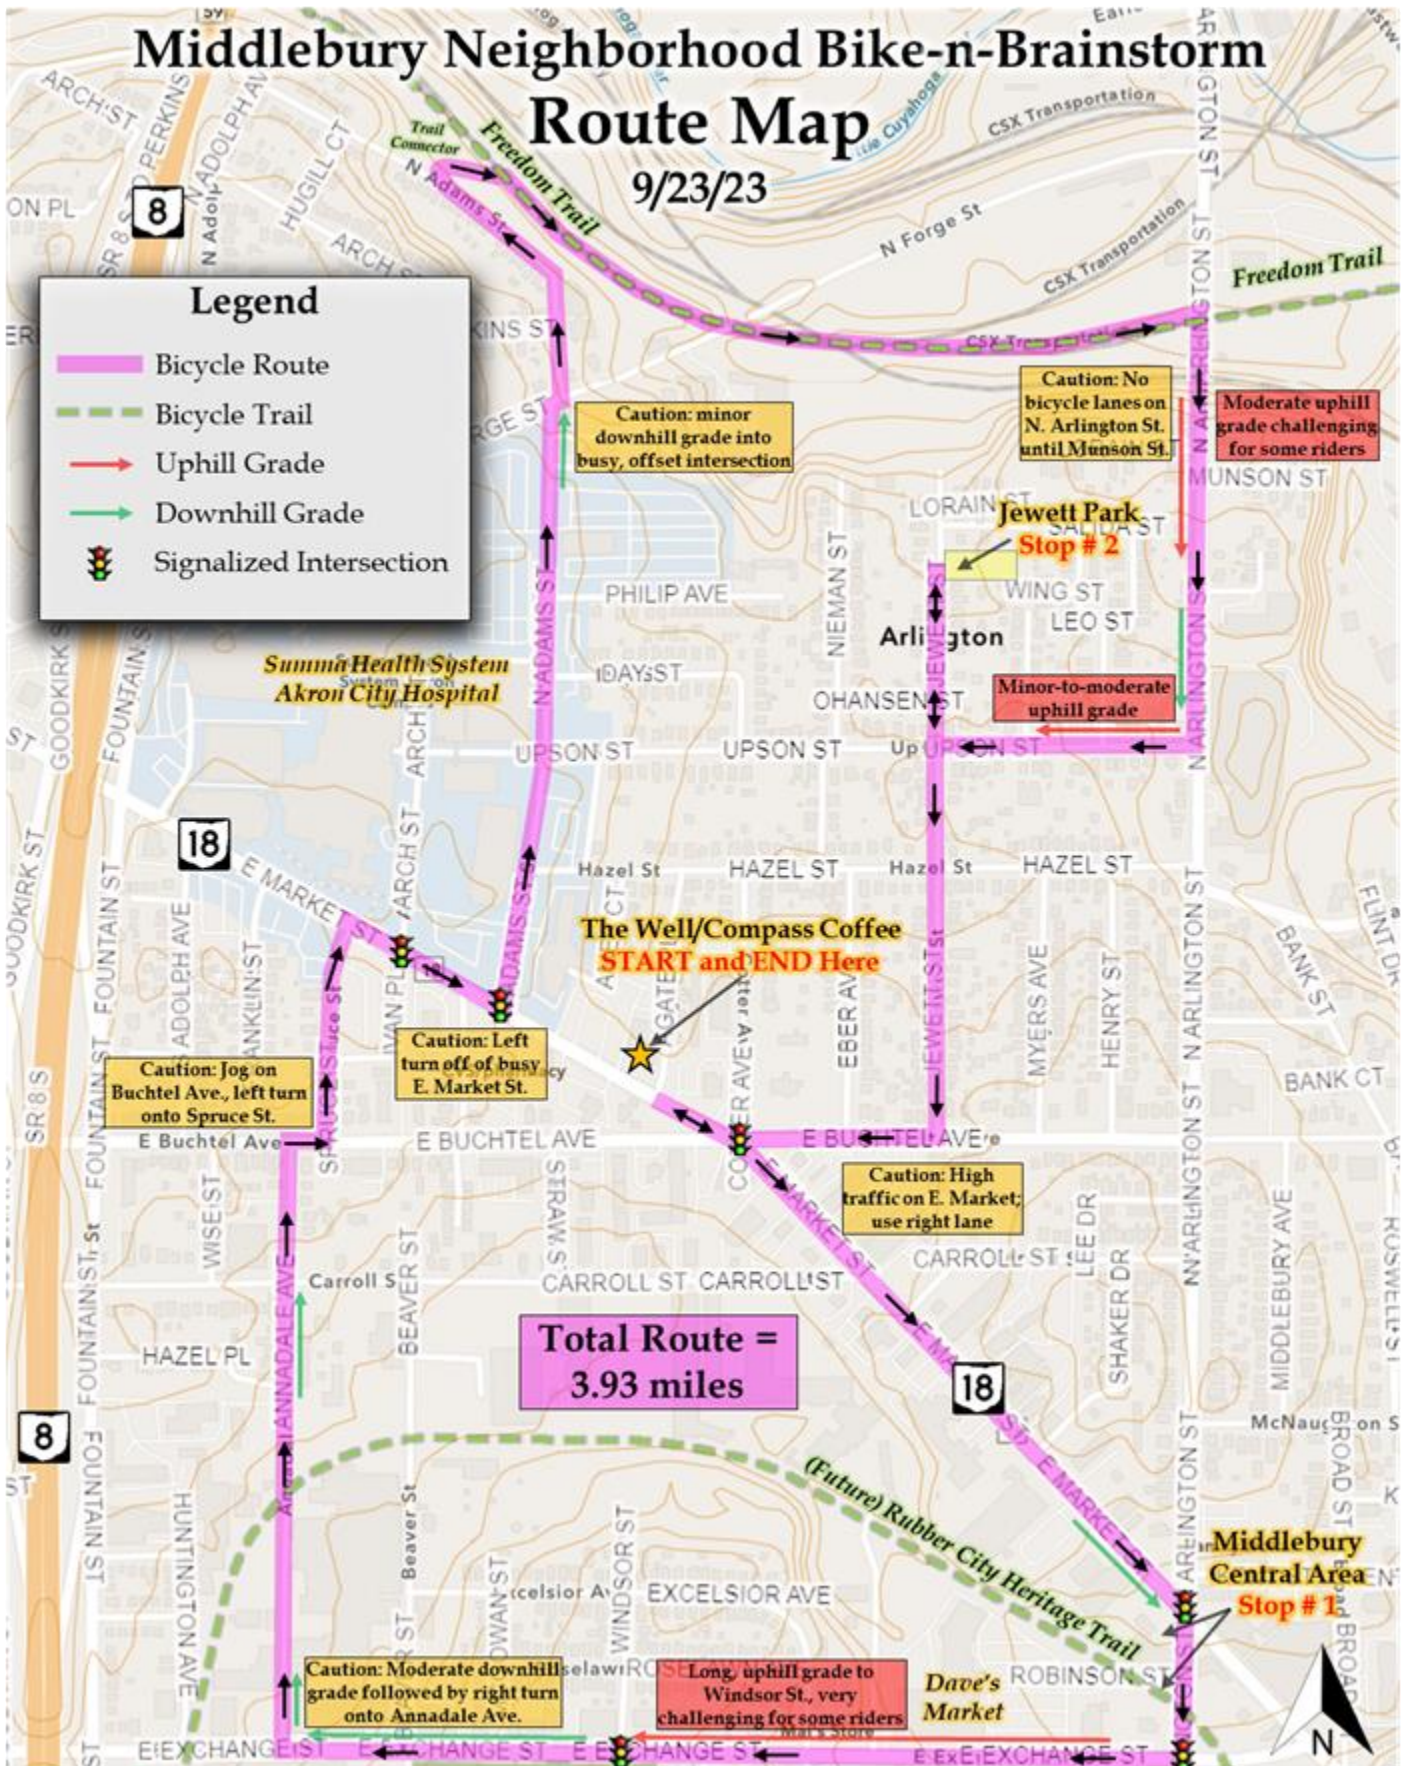

# Middlebury Neighborhood Bike-n-Brainstorm Route Map

9/23/23

**Legend**

- Bicycle Route
- Bicycle Trail
- Uphill Grade
- Downhill Grade
- ⏸ Signalized Intersection

**Total Route =  
3.93 miles**

**Middlebury  
Central Area  
Stop # 1**

**Jewett Park  
Stop # 2**

**The Well/Compass Coffee  
START and END Here**

**Summa Health System  
Akron City Hospital**

**Dave's  
Market**

(Future) Rubber City Heritage Trail