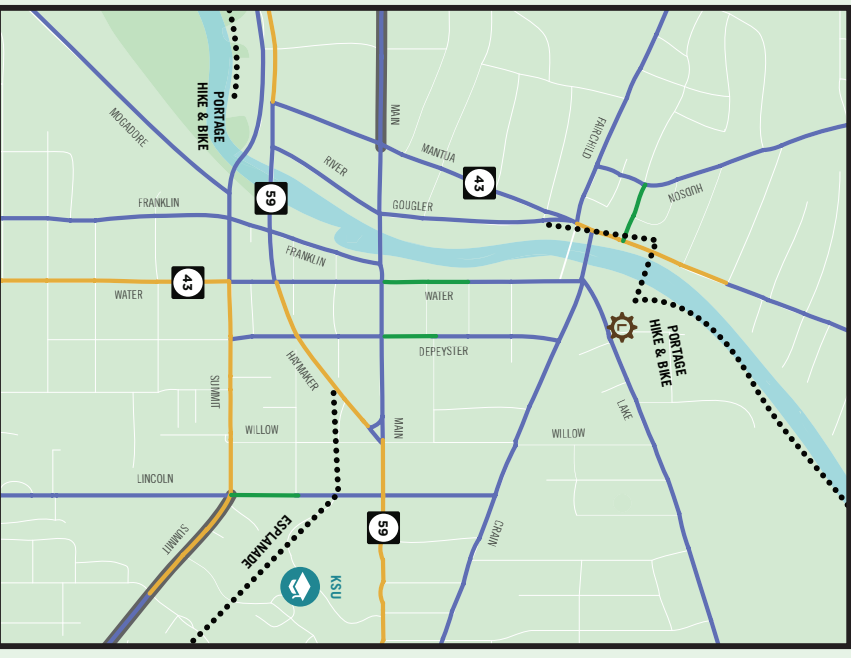

DOWNTOWN KENT

BIKE MAP

2020 SPRING COMING SOON