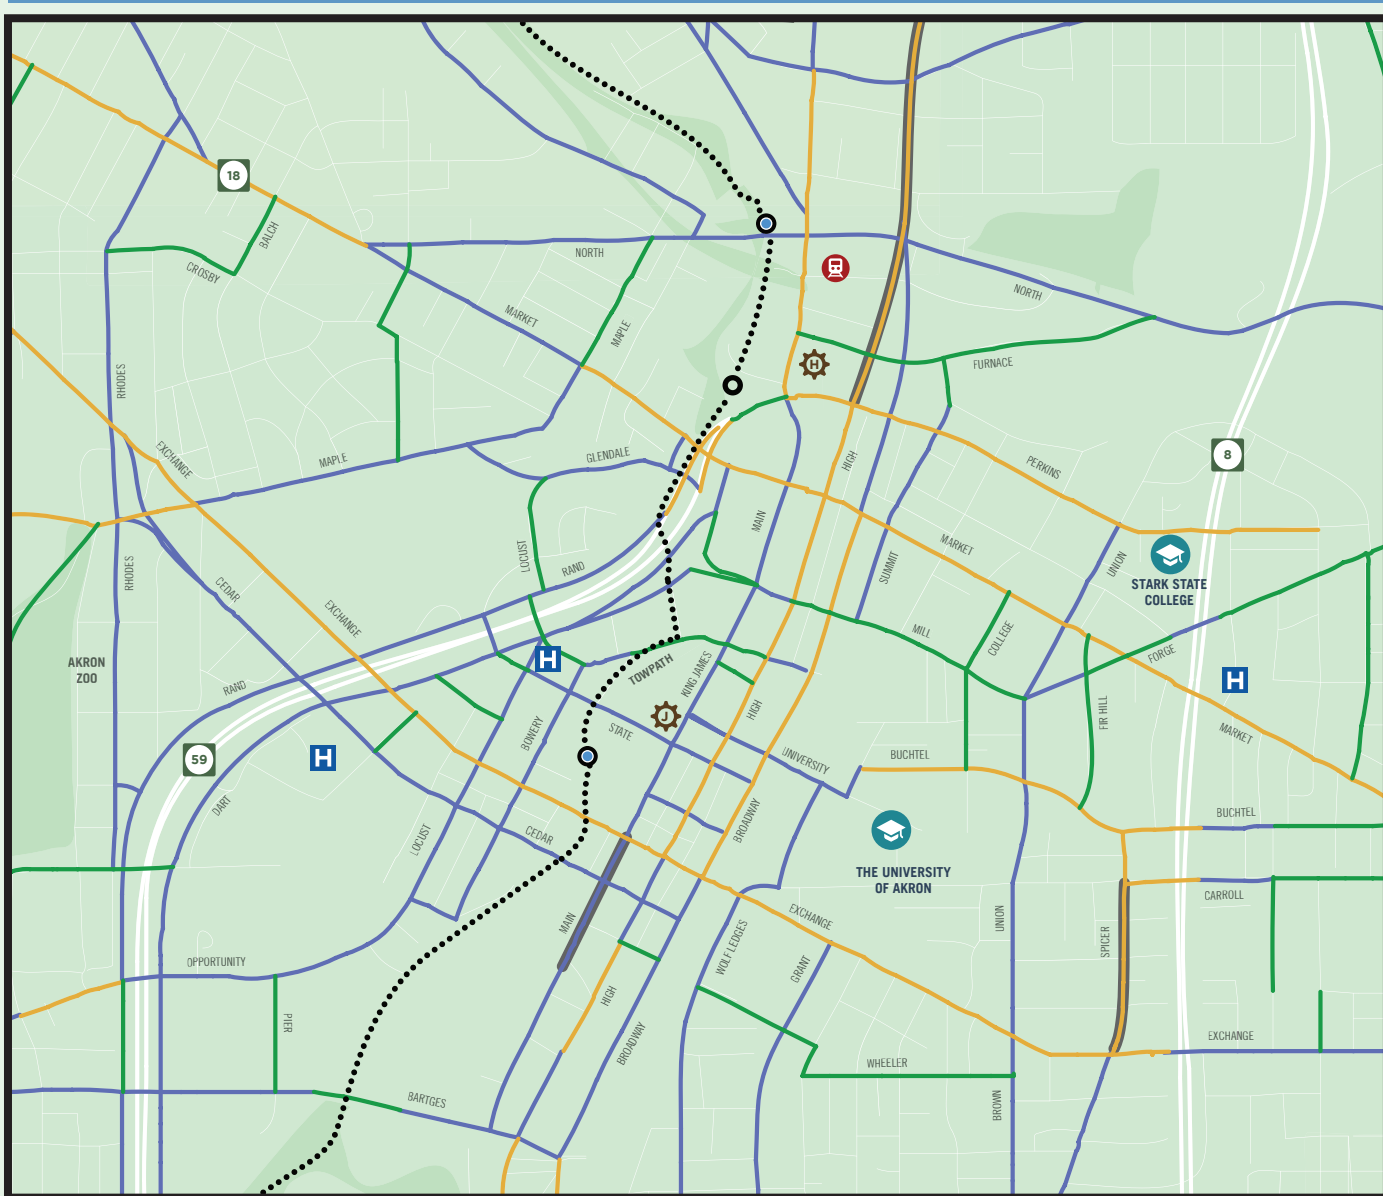

HELPING TO MAKE NORTHEAST OHIO MORE PEDESTRIAN AND BICYCLE FRIENDLY

MAP LEGEND

- BIKE ROUTES**
 - Beginner
 - Intermediate
 - Advanced
 - Expert
 - Street w/ Bike Lanes
- BIKE TRAILS**
 - Existing Bike Trail
 - Trailhead
 - Trailhead w/ Restroom
 - CSRS Boarding Station
- CITY INFO**
 - Park
 - Body of Water
 - Bike Shop
 - Hospital
 - College
- HIGHWAYS**
 - Interstate
 - U.S. Route
 - State Route
- PORTAGE COUNTY BIKE SHOP**
 - KENT CYCLE**
115 Lake St. #1040
kentcycle.com

HELPING TO MAKE NORTHEAST OHIO MORE PEDESTRIAN AND BICYCLE FRIENDLY

MAP LEGEND

BIKE ROUTES

- Beginner
- Intermediate
- Advanced
- Expert
- Street w/ Bike Lanes

BIKE TRAILS

- Existing Bike Trail
- Trailhead
- Trailhead w/ Restroom
- CVSR Boarding Station

CITY INFO

- Park
- Body of Water
- Bike Shop
- Hospital
- College

HIGHWAYS

- Interstate
- U.S. Route
- State Route

SUMMIT COUNTY BIKE SHOPS

- CENTURY CYCLES**
1621 Main St
Peninsula, OH 44264
centurycycles.com
- ALL AROUND CYCLERY**
46 Ravenna St
Hudson, OH 44236
allaroundcyclery.com
- EDDY'S BIKE SHOP**
3707 Darrow Rd
Stow, OH 44224
eddy.com
- MARTY'S BIKE SHOP**
3253 Kent Rd
Stow, OH 44224
martybikeshop.com
- EDDY'S BIKE SHOP**
3991 Medina Rd
Akron, OH 44333
eddy.com
- BLIMP CITY BIKE & HIKE**
1675 Merriman Rd
Akron, OH 44313
blimpcitybikeandhike.com
- FALLS WHEEL & WRENCH**
2445 State Rd
Cuyahoga Falls, OH 44223
fallswheelandwrench.com
- DIRTY RIVER BICYCLE**
110 N Main St
Akron, OH 44308
dirtyriverbike.com
- R-D BIKE SHOP**
128 2nd St NW
Barberton, OH 44203
rdbike.com
- SUMMIT CYCLING CENTER**
Barley House Basement
200 S. Main St. (Lock 3)
Akron, OH 44308
summitcycling.org
- BISESI'S BIKE SHOP**
5164 S Main St.
Akron, OH 44319
bisesis.com

DOWNTOWN BARBERTON

DOWNTOWN HUDSON

SCALE FOR ALL INSETS
0 0.25 0.5 MILE

DOWNTOWN AKRON

WAYNE COUNTY