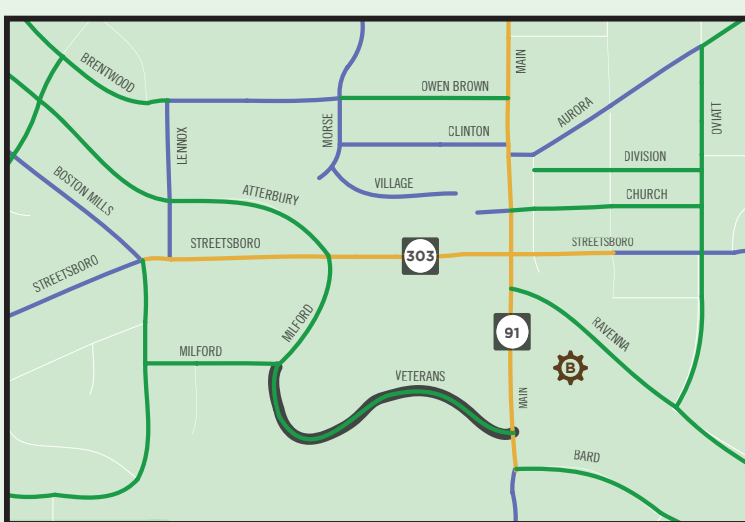

HELPING TO MAKE NORTHEAST OHIO MORE PEDESTRIAN AND BICYCLE FRIENDLY

MAP LEGEND

- BIKE ROUTES**
 - Beginner
 - Intermediate
 - Advanced
 - Expert
 - Street w/ Bike Lanes
- BIKE TRAILS**
 - Existing Bike Trail
 - Trailhead
 - Trailhead w/ Restroom
 - CSRS Boarding Station
- CITY INFO**
 - Park
 - Body of Water
 - Bike Shop
 - Hospital
 - College
- HIGHWAYS**
 - Interstate
 - U.S. Route
 - State Route
- PORTAGE COUNTY BIKE SHOP**
 - KENT CYCLE**
115 Lake St. #1040
kentcycle.com

HELPING TO MAKE NORTHEAST OHIO MORE PEDESTRIAN AND BICYCLE FRIENDLY

MAP LEGEND

BIKE ROUTES

- Beginner
- Intermediate
- Advanced
- Expert
- Street w/ Bike Lanes

BIKE TRAILS

- Existing Bike Trail
- Trailhead
- Trailhead w/ Restroom
- CVSR Boarding Station

CITY INFO

- Park
- Body of Water
- Bike Shop
- Hospital
- College

HIGHWAYS

- Interstate
- U.S. Route
- State Route

SUMMIT COUNTY BIKE SHOPS

- CENTURY CYCLES**
1621 Main St
Peninsula, OH 44264
centurycycles.com
- ALL AROUND CYCLERY**
46 Ravenna St
Hudson, OH 44236
allaroundcyclery.com
- EDDY'S BIKE SHOP**
3707 Darrow Rd
Stow, OH 44224
eddy.com
- MARTY'S BIKE SHOP**
3253 Kent Rd
Stow, OH 44224
martybikeshop.com
- EDDY'S BIKE SHOP**
3991 Medina Rd
Akron, OH 44333
eddy.com
- BLIMP CITY BIKE & HIKE**
1675 Merriman Rd
Akron, OH 44313
blimpcitybikeandhike.com
- FALLS WHEEL & WRENCH**
2445 State Rd
Cuyahoga Falls, OH 44223
fallswheelandwrench.com
- DIRTY RIVER BICYCLE**
110 N Main St
Akron, OH 44308
dirtyriverbike.com
- R-D BIKE SHOP**
128 2nd St NW
Barberton, OH 44203
rdbike.com
- SUMMIT CYCLING CENTER**
Barley House Basement
200 S. Main St. (Lock 3)
Akron, OH 44308
summitcycling.org
- BISESI'S BIKE SHOP**
5164 S Main St.
Akron, OH 44319
bisesis.com

DOWNTOWN BARBERTON

DOWNTOWN HUDSON

SCALE FOR ALL INSETS
0 0.25 0.5 MILE

DOWNTOWN AKRON

WAYNE COUNTY