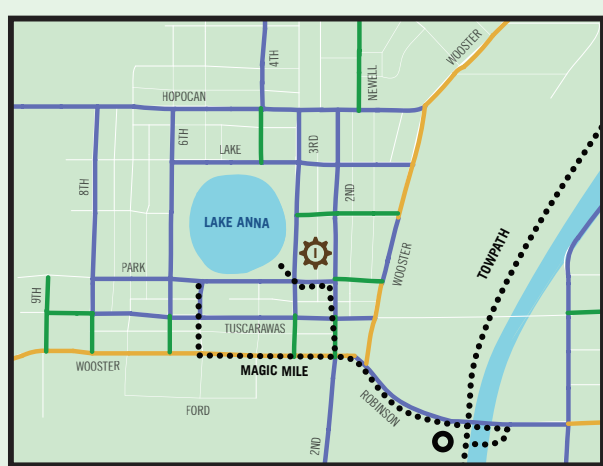

HELPING TO MAKE NORTHEAST OHIO MORE PEDESTRIAN AND BICYCLE FRIENDLY

MAP LEGEND

- BIKE ROUTES**
 - Beginner
 - Intermediate
 - Advanced
 - Expert
 - Street w/ Bike Lanes
- BIKE TRAILS**
 - Existing Bike Trail
 - Trailhead
 - Trailhead w/ Restroom
 - CSRS Boarding Station
- CITY INFO**
 - Park
 - Body of Water
 - Bike Shop
 - Hospital
 - College
- HIGHWAYS**
 - Interstate
 - U.S. Route
 - State Route
- PORTAGE COUNTY BIKE SHOP**
 - KENT CYCLE**
115 Lake St. #1040
kentcycle.com

HELPING TO MAKE NORTHEAST OHIO MORE PEDESTRIAN AND BICYCLE FRIENDLY

MAP LEGEND

BIKE ROUTES

- Beginner
- Intermediate
- Advanced
- Expert
- Street w/ Bike Lanes

BIKE TRAILS

- Existing Bike Trail
- Trailhead
- Trailhead w/ Restroom
- CVSR Boarding Station

CITY INFO

- Park
- Body of Water
- Bike Shop
- Hospital
- College

HIGHWAYS

- Interstate
- U.S. Route
- State Route

SUMMIT COUNTY BIKE SHOPS

- CENTURY CYCLES**
1621 Main St
Peninsula, OH 44264
centurycycles.com
- ALL AROUND CYCLERY**
46 Ravenna St
Hudson, OH 44236
allaroundcyclery.com
- EDDY'S BIKE SHOP**
3707 Darrow Rd
Stow, OH 44224
eddy.com
- MARTY'S BIKE SHOP**
3253 Kent Rd
Stow, OH 44224
martybikeshop.com
- EDDY'S BIKE SHOP**
3991 Medina Rd
Akron, OH 44333
eddy.com
- BLIMP CITY BIKE & HIKE**
1675 Merriman Rd
Akron, OH 44313
blimpcitybikeandhike.com
- FALLS WHEEL & WRENCH**
2445 State Rd
Cuyahoga Falls, OH 44223
fallswheelandwrench.com
- DIRTY RIVER BICYCLE**
110 N Main St
Akron, OH 44308
dirtyriverbike.com
- R-D BIKE SHOP**
128 2nd St NW
Barberton, OH 44203
rdbike.com
- SUMMIT CYCLING CENTER**
Barley House Basement
200 S. Main St. (Lock 3)
Akron, OH 44308
summitcycling.org
- BISESI'S BIKE SHOP**
5164 S Main St.
Akron, OH 44319
bisesis.com

DOWNTOWN BARBERTON

DOWNTOWN HUDSON

SCALE FOR ALL INSETS
0 0.25 0.5 MILE

DOWNTOWN AKRON

WAYNE COUNTY